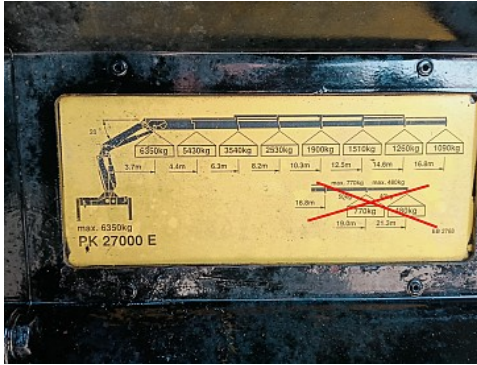

TOP TRUCKS.NL

SPECIALIZED IN USED TRUCKS